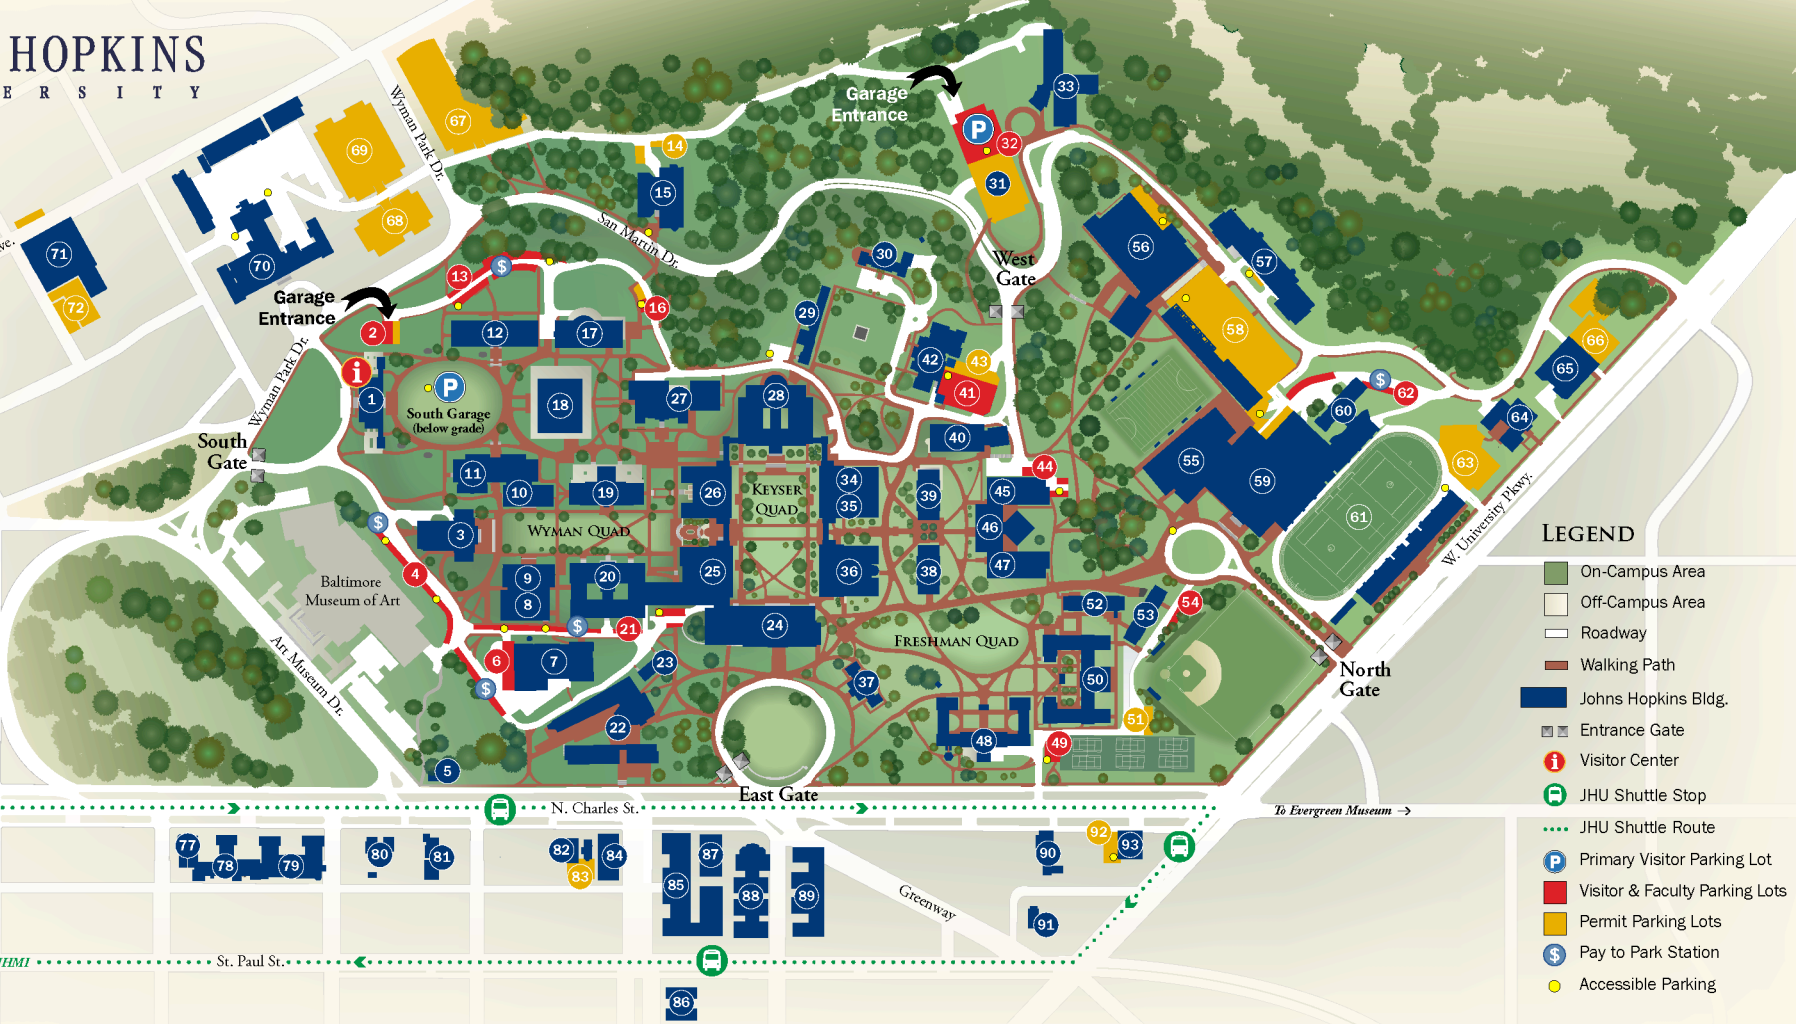

JOHNS HOPKINS UNIVERSITY

Remington Ave.
W. 29th St.
N. Howard St.
N. Charles St.
St. Paul St.
E. 29th St.

LEGEND

- On-Campus Area
- Off-Campus Area
- Roadway
- Walking Path
- Johns Hopkins Bldg.
- Entrance Gate
- Visitor Center
- JHU Shuttle Stop
- JHU Shuttle Route
- Primary Visitor Parking Lot
- Visitor & Faculty Parking Lots
- Permit Parking Lots
- Pay to Park Station
- Accessible Parking

Visitor & Faculty Parking

Visitor Lots

- South Garage (2)
- Education Bldg. (74)
- Homewood Museum (49)
- Hopkins Club (41)
- North Visitor Lot (62)
- San Martin Garage (32)

Faculty Lots *

- AMR B (54)
- Clark (13)
- Levi/Mudd (44)
- NEB/Maryland Hall (21)
- President/Trustee (16)
- Shriver (4)
- Whitehead (6)

Permit Parking

- AW/SH Lot (83)
- South Garage (2)
- Education Bldg. (74)
- Homewood Field (63)
- Interfaith Center (92)
- Muller Deck (58)
- Olin Hall (14)
- President/Trustee (16)
- Remington (72)
- San Martin Garage (32)
- SH & WC (51)
- Stony Run (67)
- West Gate Garage (43)
- Wyman East (68)
- Wyman West (69)
- 115 W. University Pkwy. (66)

* Visitor parking available in faculty lots after 4pm weekdays and all day on weekends